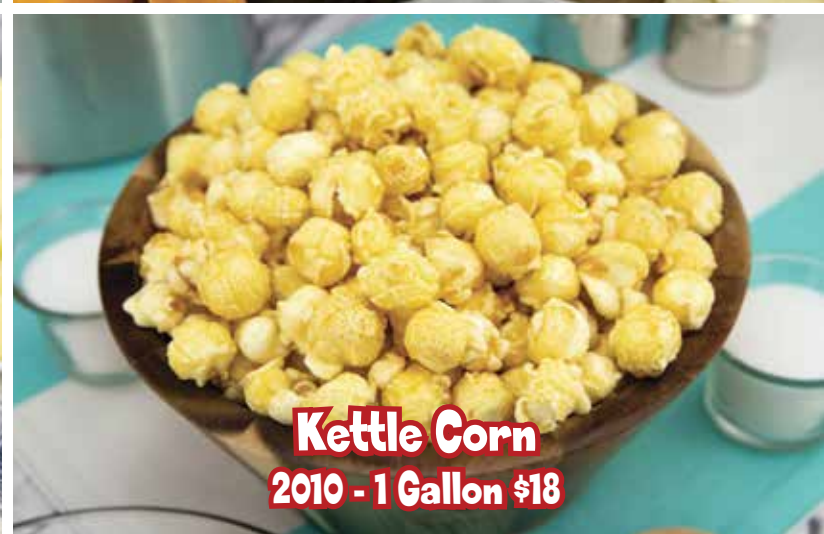

POPCORN

Cheesy Cheddar

2001 - 1 Gallon \$18 2020 - 1/2 Gallon \$12

Gallon and Half-Gallon Sizes in Resealable Bags!

Buttery Caramel
2000 - 1 Gallon \$18 2019 - 1/2 Gallon \$12

Cheddar Jalapeño
2003 - 1 Gallon \$18 2021 - 1/2 Gallon \$12

White Cheddar
2005 - 1 Gallon \$18 2023 - 1/2 Gallon \$12

Zesty Ranch
2024 - 1 Gallon \$18

*Grape, Lemon, Orange,
Blue Raspberry, Cherry*
Fruit Rainbow
2017 - 1 Gallon \$18

*Buttery caramel and
cheesy cheddar
combined!*
Chicago Style
2004 - 1 Gallon \$18 2022 - 1/2 Gallon \$12

Texas Cheddar Habanero
2028 - 1 Gallon \$18

*Cheesy Cheddar,
White Cheddar, & Sour Cream*
Three Cheese
2015 - 1 Gallon \$18

Cinnamon Toast
2016 - 1 Gallon \$18

Kettle Corn
2010 - 1 Gallon \$18

Movie Theater Butter
2026 - 1 Gallon \$18 2027 - 1/2 Gallon \$12