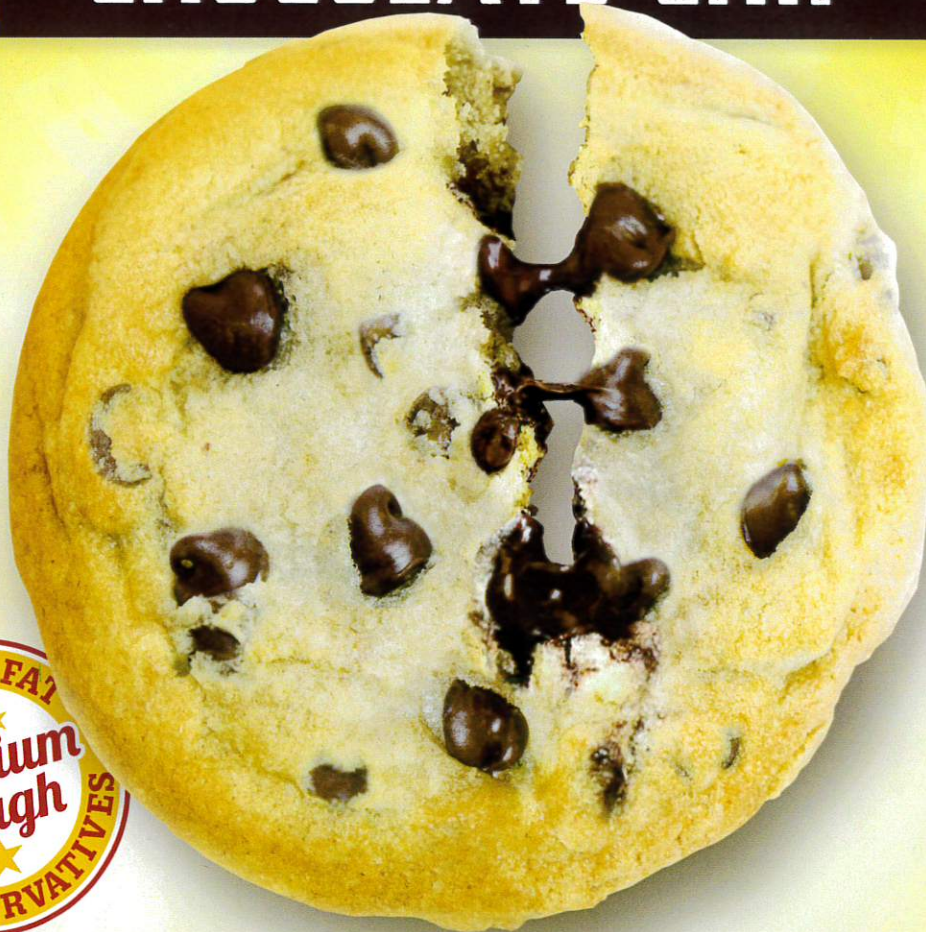

**ALL
NEW!**

CRAZY ABOUT
Cookies!

**NOW
FEATURING**

MORSELS

**SEMI-SWEET
CHOCOLATE CHIP**

OATMEAL CHOCOLATE CHIP

2.5 lb Tub
Makes 40 Cookies

\$20.00

WHITE CHOCOLATE MACADAMIA

2.5 lb Tub
Makes 40 Cookies

\$20.00

**TRIPLE OR DOUBLE
CHOCOLATE CHIP**

2.5 lb Tub
Makes 40 Cookies

\$20.00

**PEANUT BUTTER
CHOCOLATE CHIP**

2.5 lb Tub
Makes 40 Cookies